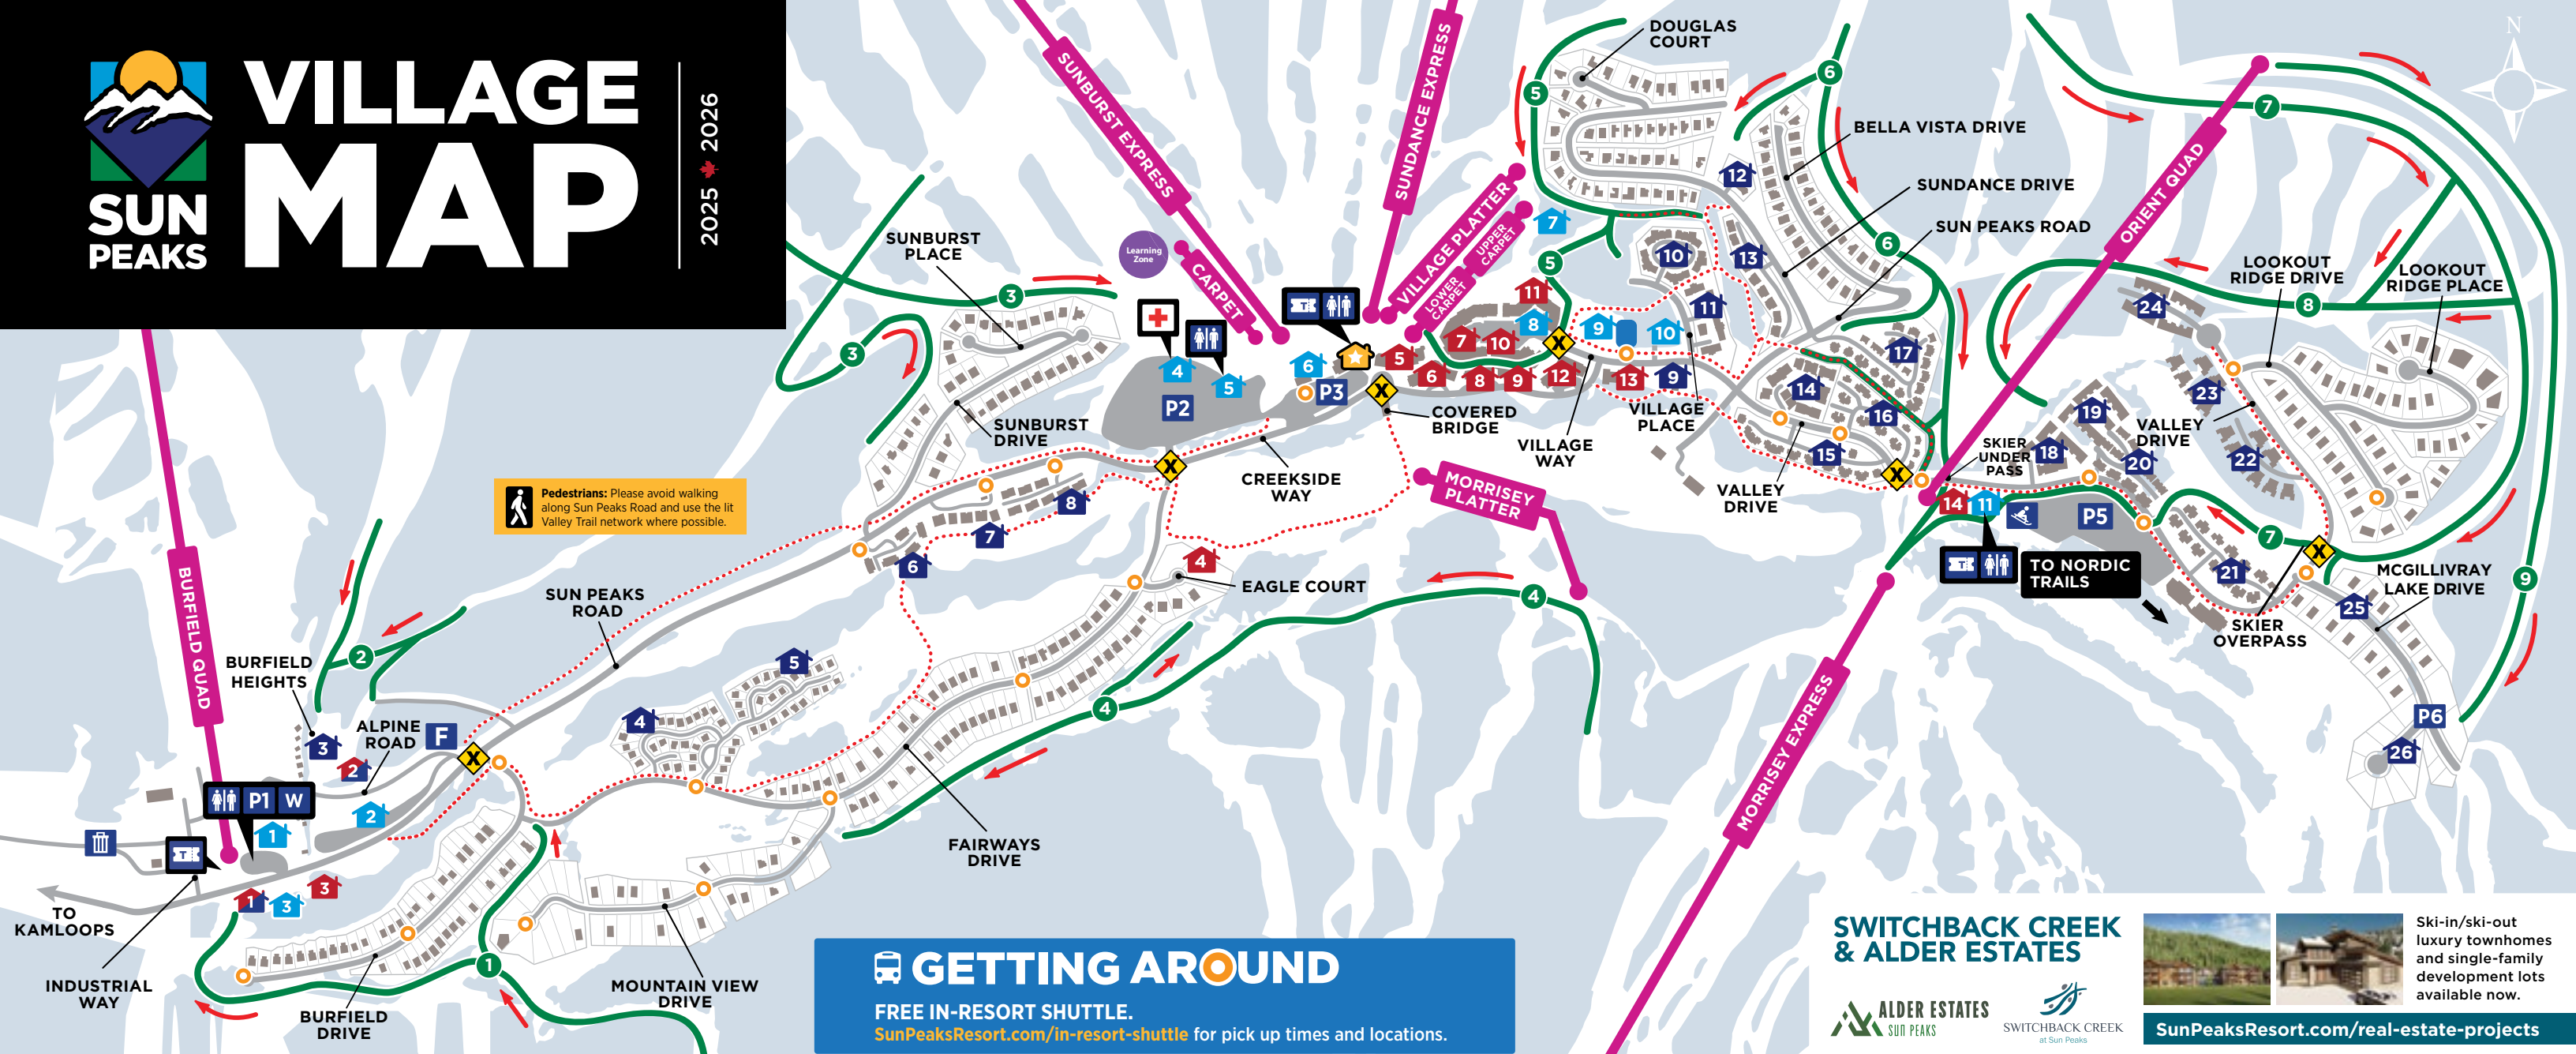

SUN PEAKS VILLAGE MAP

2025 2026

Pedestrians: Please avoid walking along Sun Peaks Road and use the lit Valley Trail network where possible.

GETTING AROUND
 FREE IN-RESORT SHUTTLE.
SunPeaksResort.com/in-resort-shuttle for pick up times and locations.

LEGEND

- Ticket Kiosk
- Washroom
- Parking Lot
- Valley Trail
Plowed and sanded
- First Aid Clinic
- Fire Department
- Garbage Disposal
- Road Crossing
- Toboggan Area
- Ski Direction
- Skating Rink
- Warming Hut
- Bus Stop
In-resort Shuttle

SKI-IN / SKI-OUT ACCESS

- 1 Burfield Drive | Burfield West** Access from the top of the Morrisey Express chairlift; take 'Back In Time' to Burfield Drive
- 2 Burfield Heights | Peaks West** Access from the top of the Sunburst Express chairlift; take 'Munro Ridge', or 'Cahilty' to '5 Mile' to 'Burfield Outrun'
- 3 Sunburst Drive** Access from the top of the Sunburst Express chairlift; take 'Munro Ridge' to 'Runaway Lane', or 'Burfield Outrun' to 'Connector'
- 4 Fairways Drive** Access from the Morrisey Platter or the top of Morrisey Express chairlift; take 'Grand Return' to 'Home Run' to 'Fairways Ski-Back'
- 5 Sundance Drive** Access from the Village Platter, Sundance Express chairlift or Orient Quad; take 'Rambler' to 'Gentle Giant'
- 6 Bella Vista Drive** Access from the top of the Sundance Express chairlift or Orient Quad; take 'Rambler' to 'Mt. Morrisey Connector'
- 7 East Village** Access from the top of the Sundance Express chairlift or Orient Quad; take 'Rambler' to 'East Village Ski Way'
- 8 Altitude | Lookout Ridge Drive | Lookout Ridge Place** Access from the top of the Sundance Express chairlift or Orient Quad; take 'Rambler' to 'East Village Ski Way' to 'Orient Return'
- 9 Alder Estates | Switchback Creek** Access from the top of the Orient Quad; take 'Orient Return' to 'McGillivray Ski-Back'