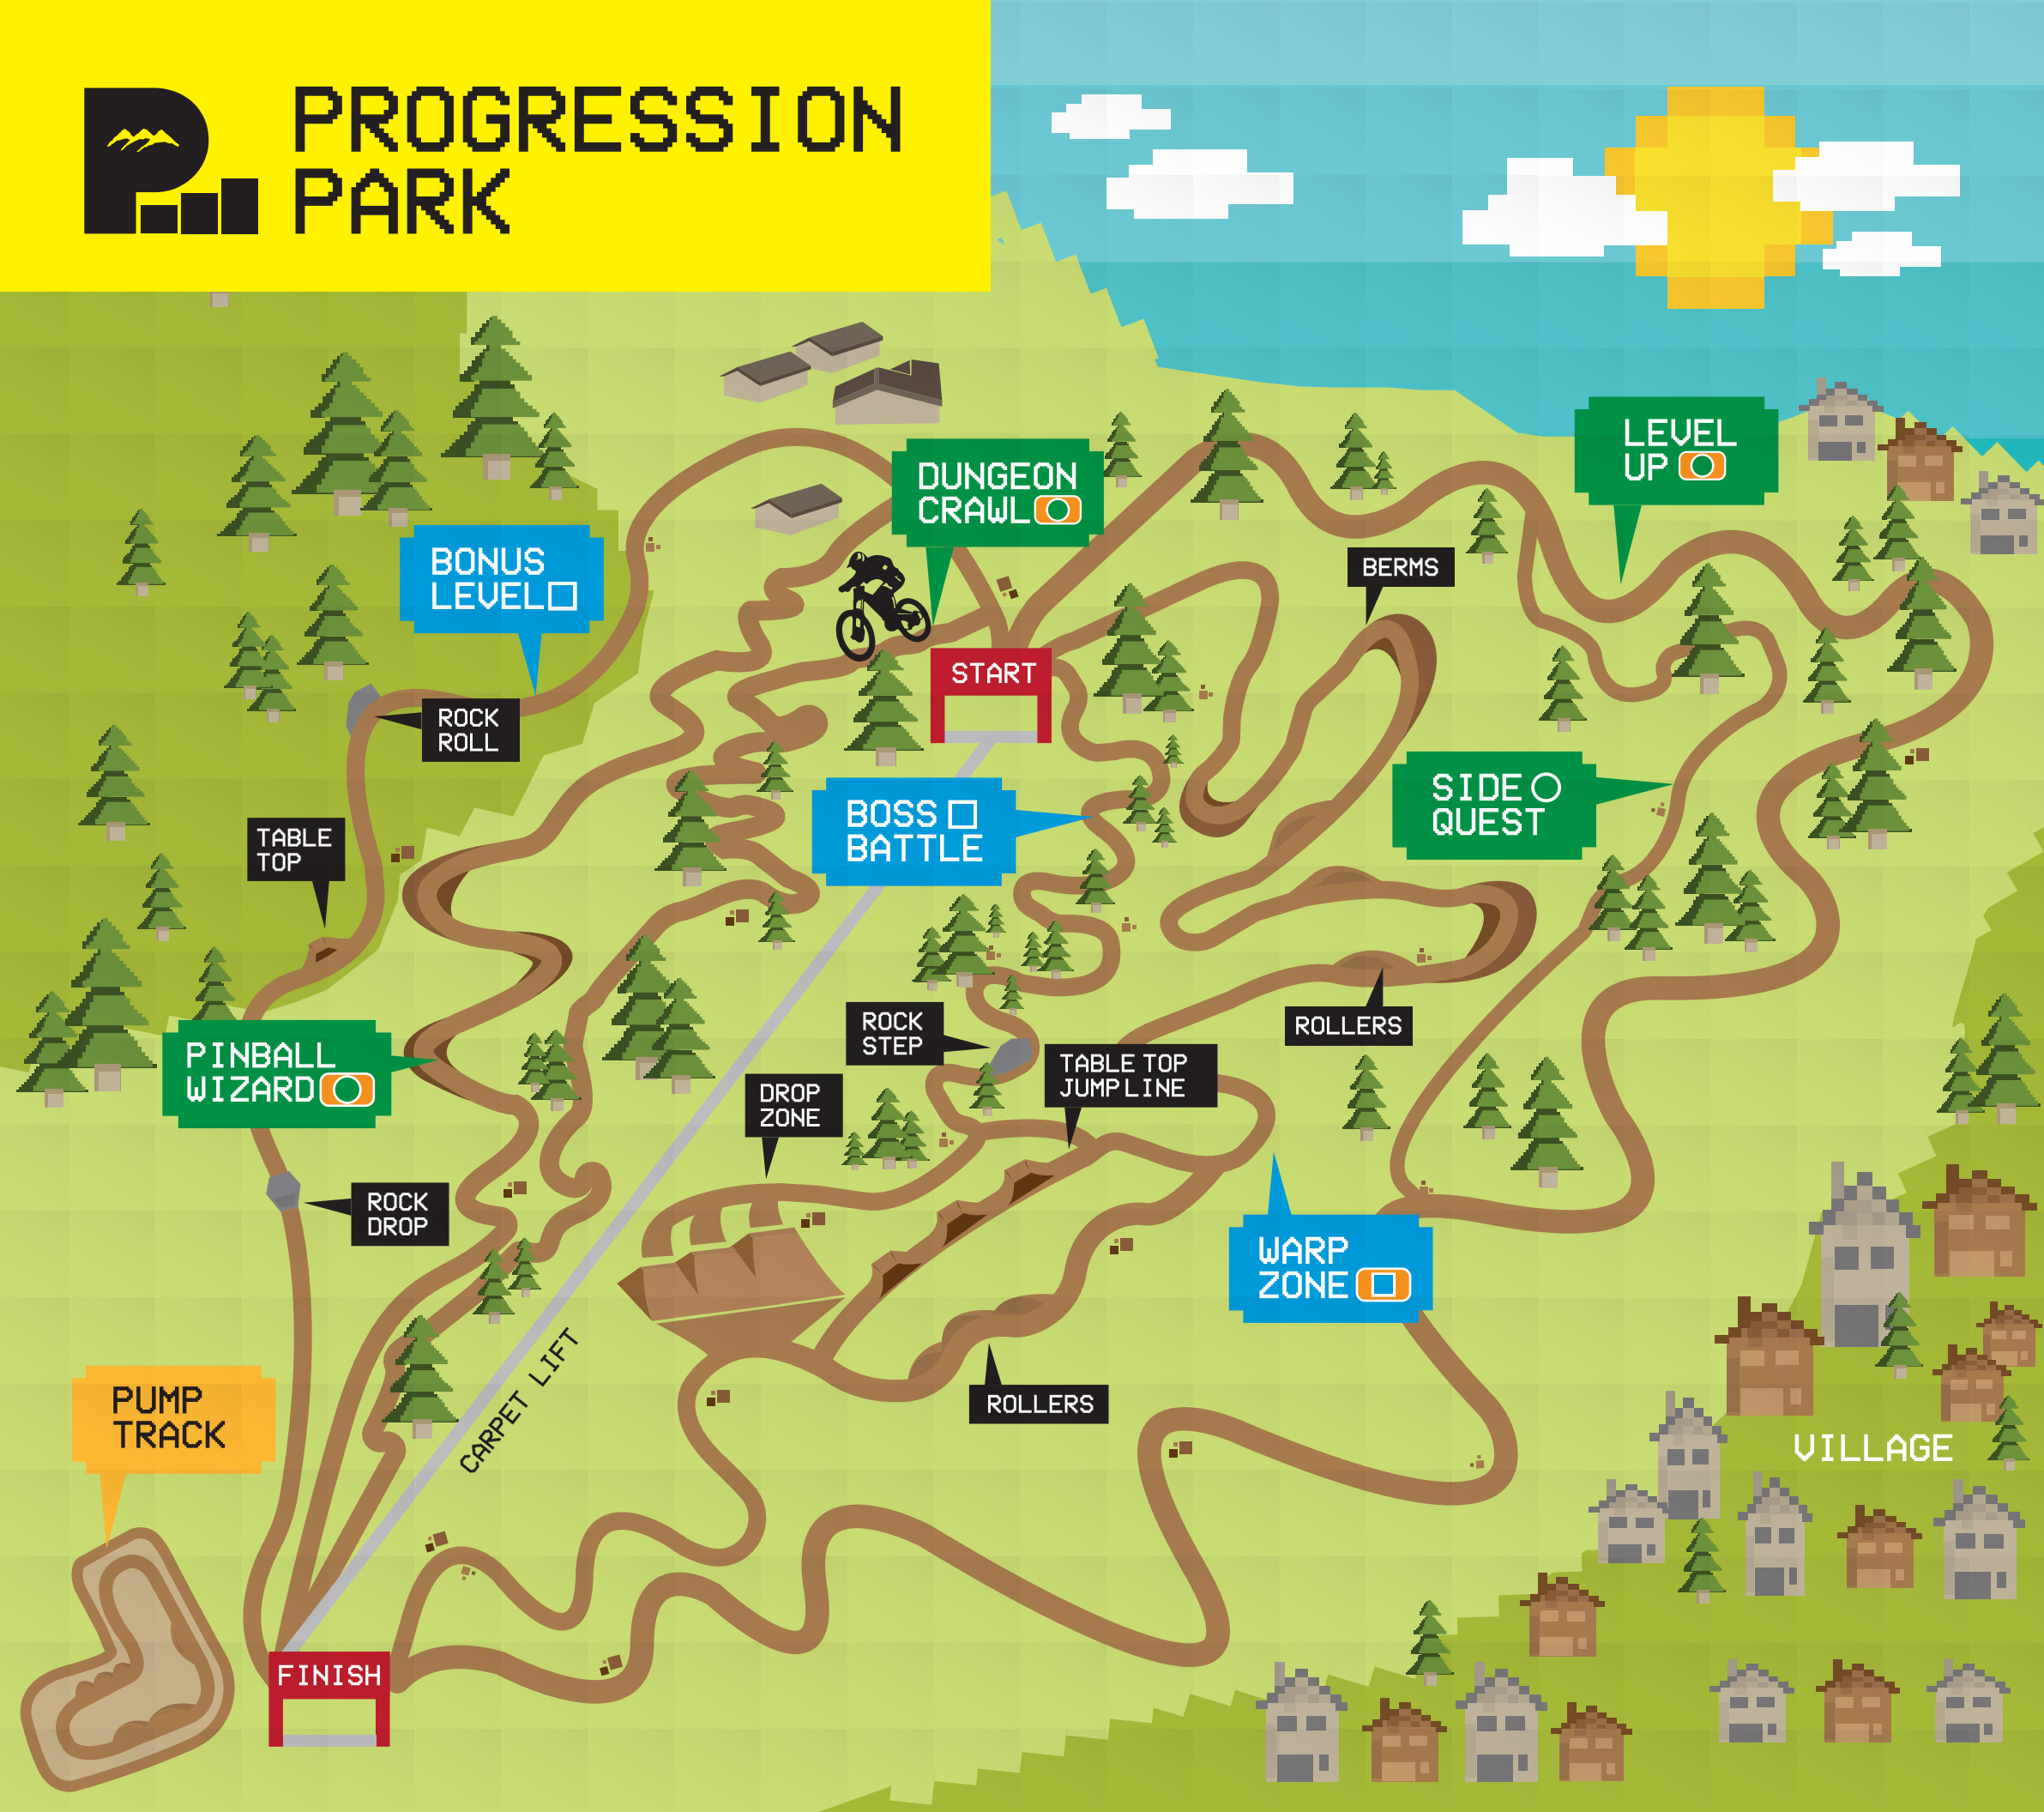

# PROGRESSION PARK

DUNGEON CRAWL

LEVEL UP

BONUS LEVEL

START

BERMS

ROCK ROLL

SIDE QUEST

TABLE TOP

BOSS BATTLE

PINBALL WIZARD

ROCK STEP

ROLLERS

ROCK DROP

DROP ZONE

TABLE TOP JUMPLINE

PUMP TRACK

CARPET LIFT

ROLLERS

WARP ZONE

VILLAGE

FINISH